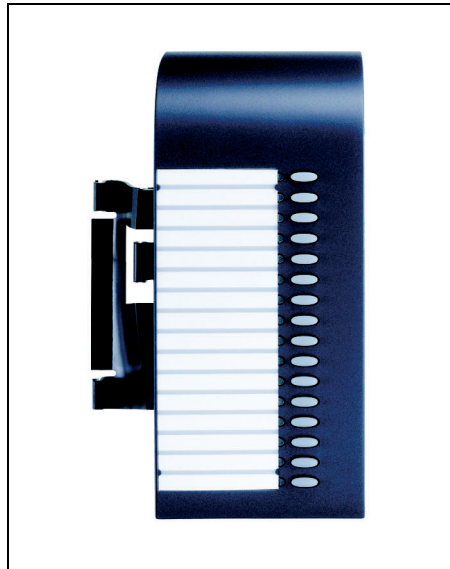

Technical data

Dimensions (H × W × D) in mm
65 × 124 × 213

Colors: arctic, manganese